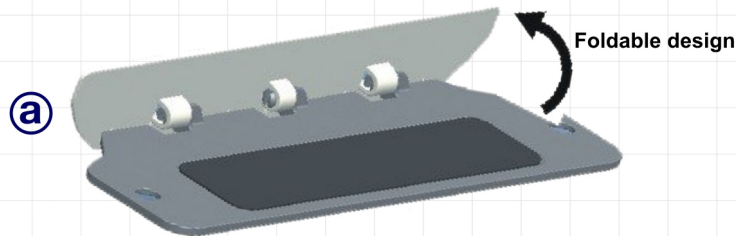

spAIRtray® Airliner Window Shelf

ST-11000	SIZE	UNITS / WEIGHT	HS TARIFF CODE
UNIT	12.5" x 5" x 1.25"	1 / 0.5 lbs	3924.10.3000
CASE	23" x 17" x 15"	48 / 26 lbs	

ST-11000 spAIRtray - Airliner Window Shelf

(c) Non-slip pad

PRODUCT HIGHLIGHTS

- Up to 1/3 more tray space
- Non-slip pad
- Easily foldable
- Fits most commercial aircraft
- Endorsed by airlines, passengers and flight attendants

ST-11000 spAIRtray comes with:

- a) Foldable tray, 12" x 4" at the widest point x .18 thick
- b) Carrying case
- c) Non-slip pad design

ST-11000 Airliner Window Shelf

Tray Size (open)	12" x 4" at widest point x .18 thick
Tray Size (folded)	12" x 5" x 0.75" thick
Thickness	0.18 inches
Non-slip pad size	8" x 2"
Max Weight Load	2 pounds